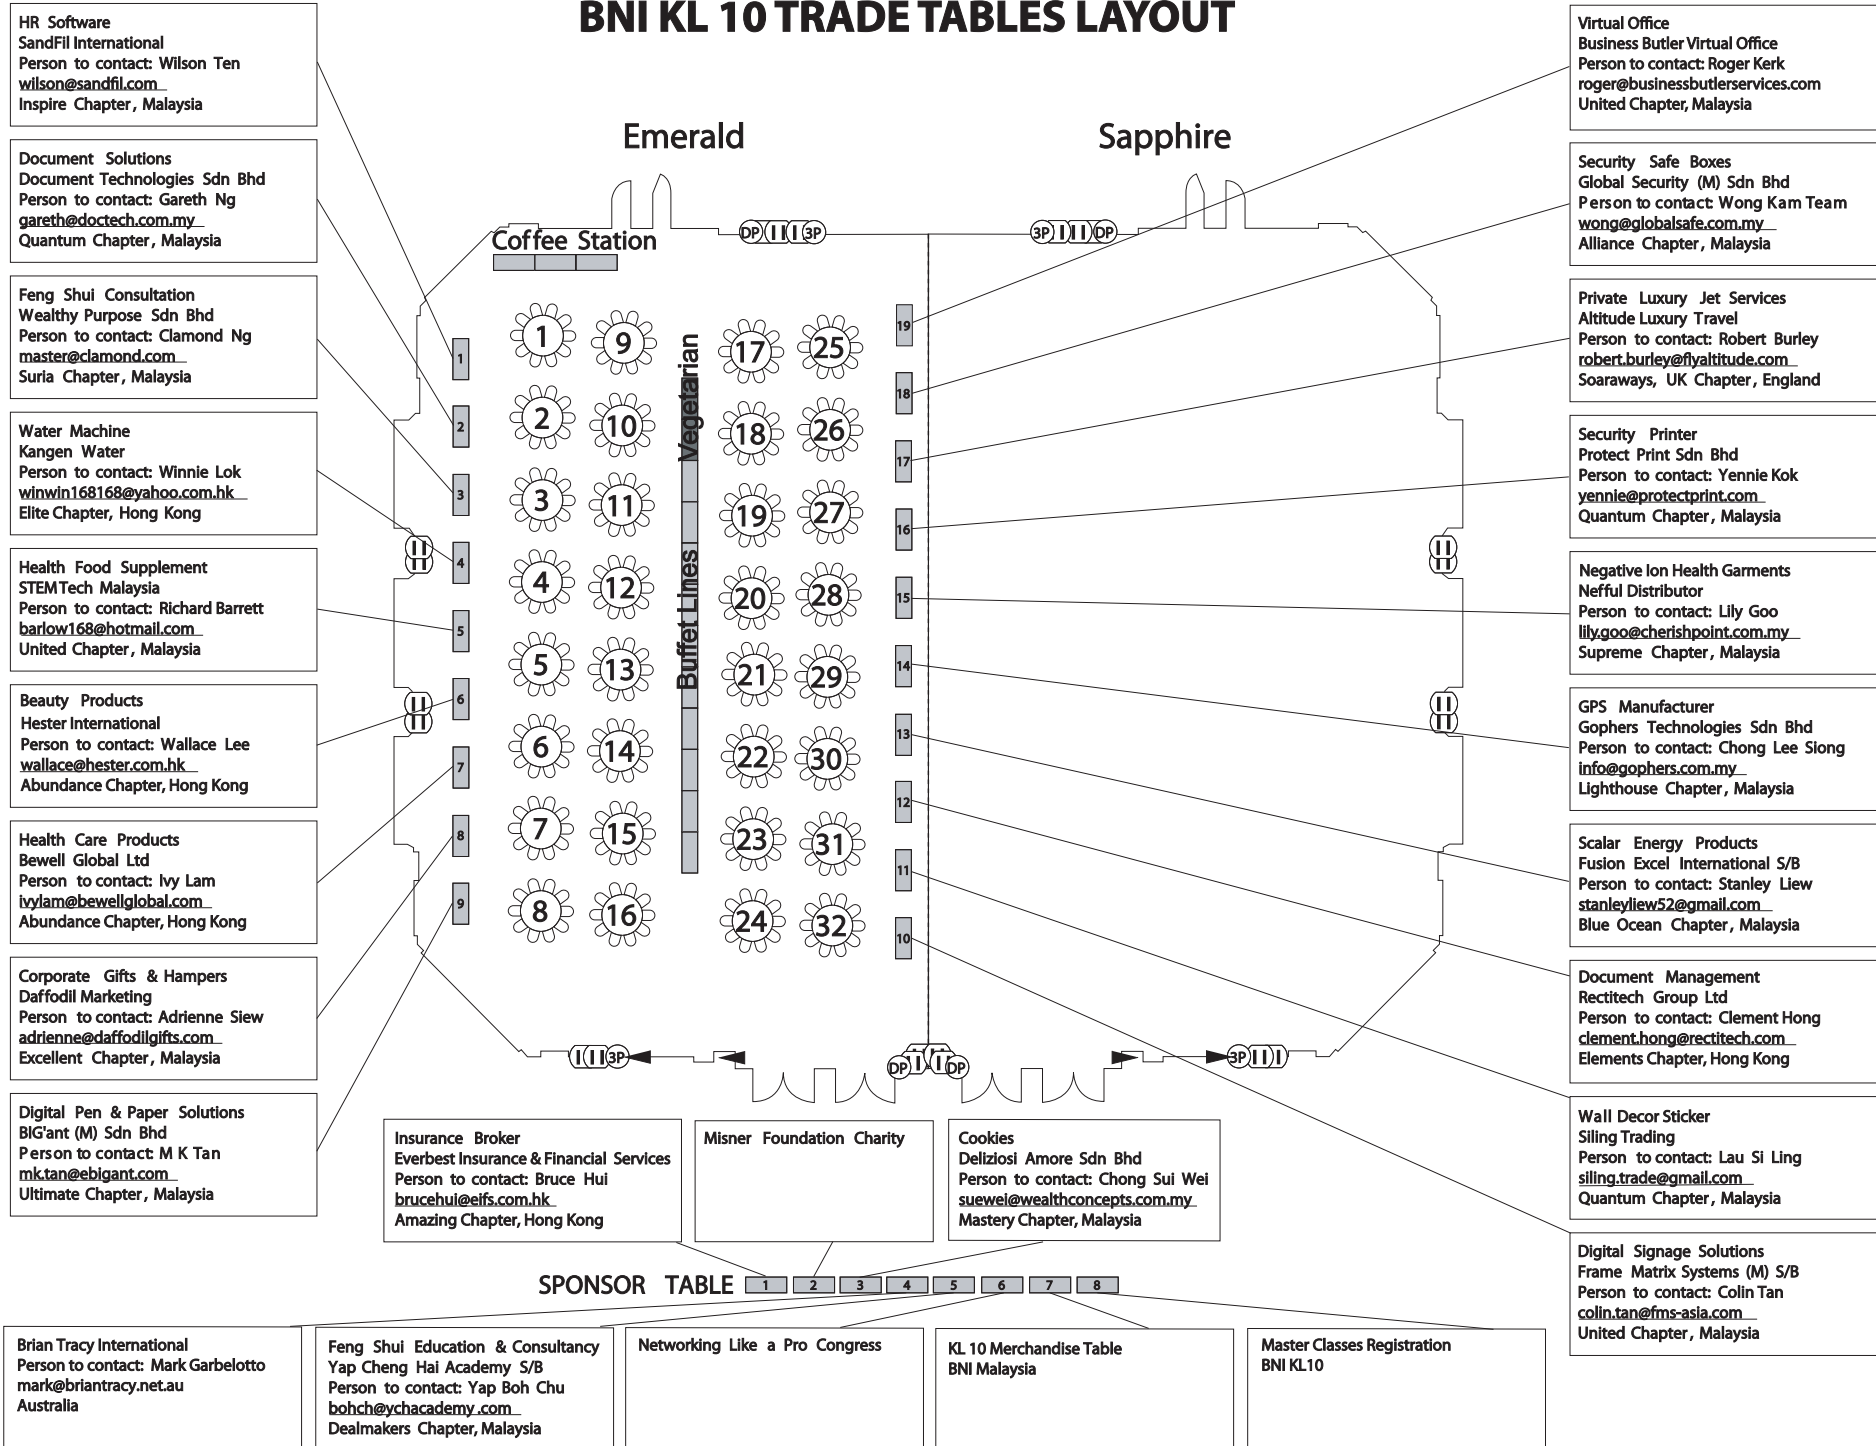

# BNI KL 10 TRADE TABLES LAYOUT

**HR Software**  
SandFil International  
Person to contact: Wilson Ten  
wilson@sandfil.com  
Inspire Chapter, Malaysia

**Document Solutions**  
Document Technologies Sdn Bhd  
Person to contact: Gareth Ng  
gareth@doctech.com.my  
Quantum Chapter, Malaysia